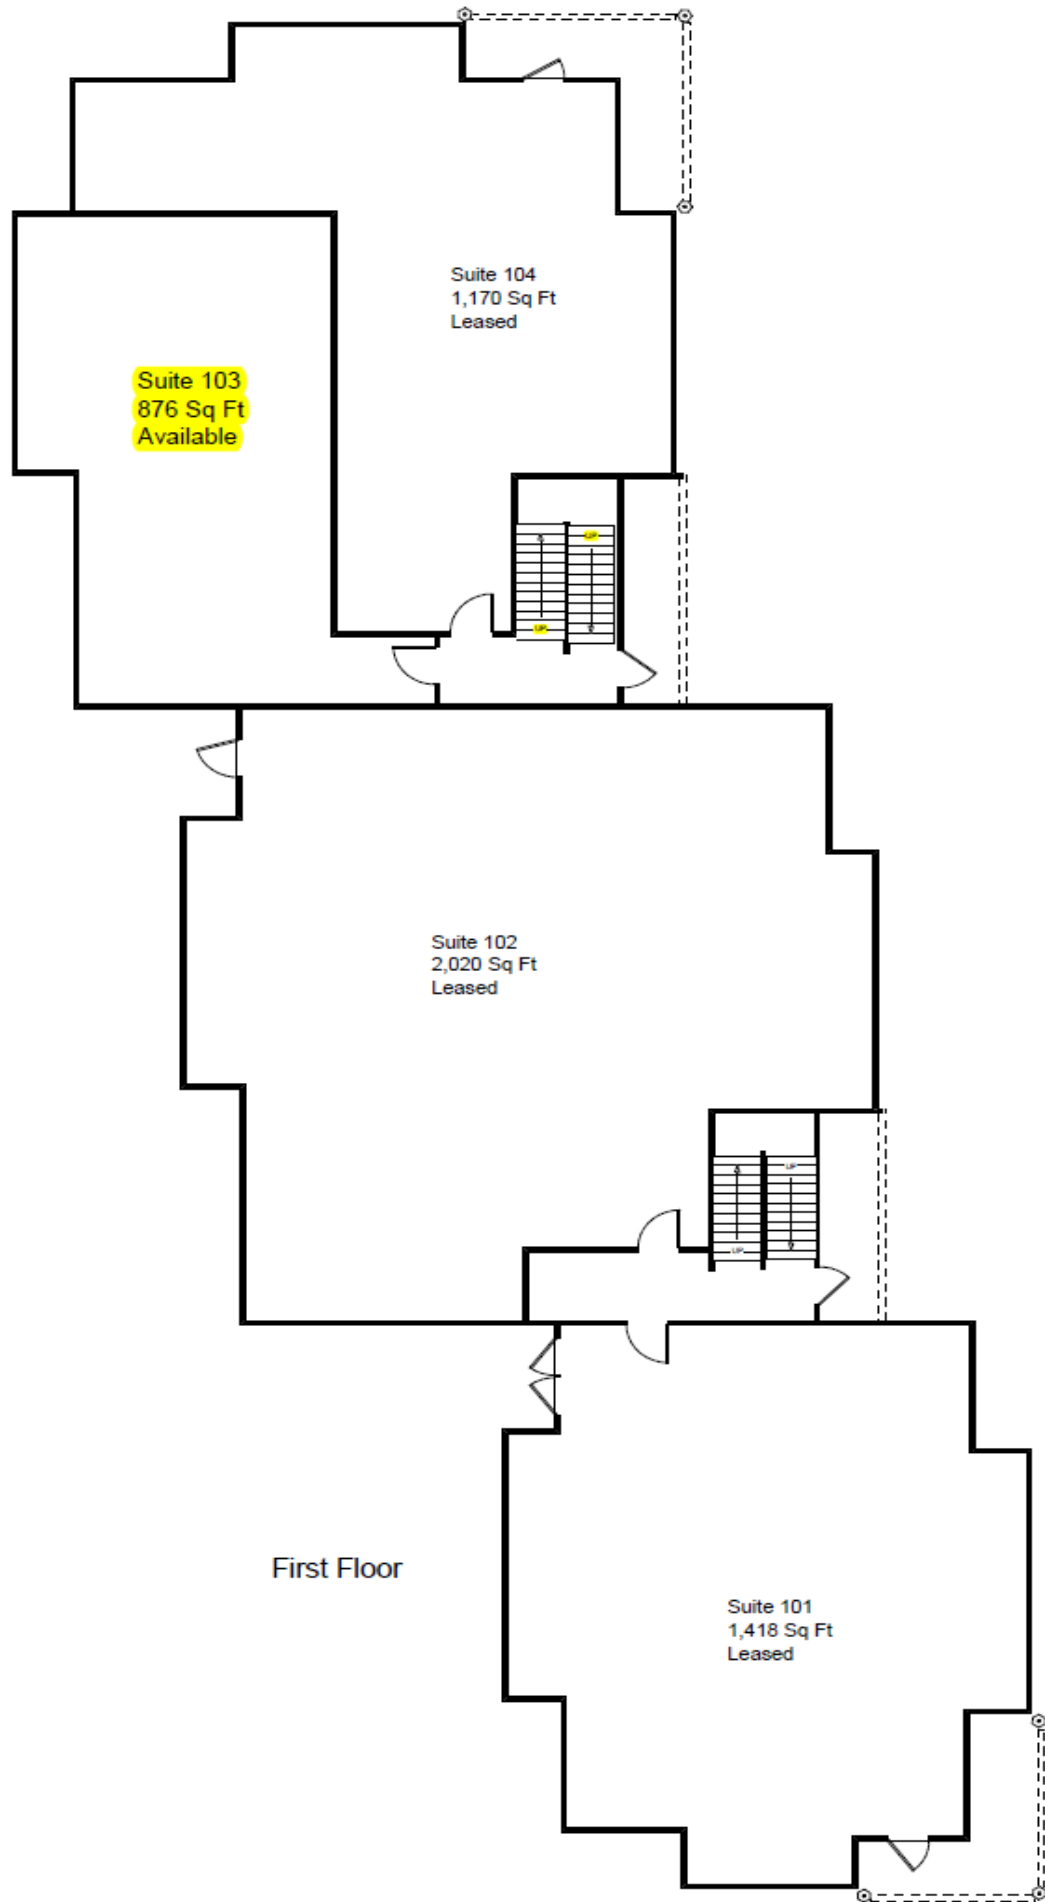

First Floor – Erlanger Square Office

Building Information

- Ready to lease and Move-in
- Total of 12,000 Square Feet of office space
- Up to 1,634 Square feet of Available Space
- Private bathrooms, private office space w/ plenty of windows
- Brick veneer construction
- Flexible Lease terms

Call for additional information and lease terms (Phil Drees 859 801-1773)

Second Floor – Erlanger Square Office